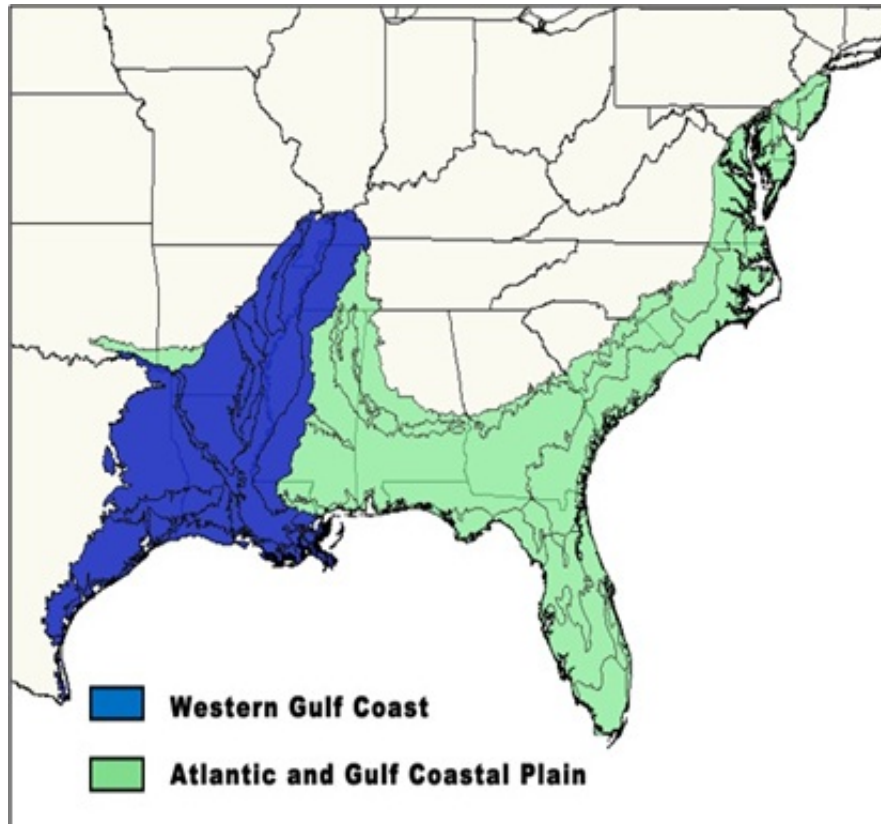

http://wetland_plants.usace.army.mil/

Ludwigia decurrens Walt. (Wing-Leaf Primrose-Willow) Photo: Dan Tenaglia

User Notes:

- 1) Plant species not listed are considered UPL for wetland delineation purposes.
- 2) A few UPL species are listed because they are rated FACU or wetter in at least one Corps region.

Approved for public release; distribution is unlimited.

**WESTERN GULF COAST
SUBREGIONAL WETLAND PLANT LIST**

Scientific Name	Authorship	Subregion	AGCP	Common Name
<i>Aralia spinosa</i>	L.	WGC = FACU	FAC	Dev il's-Walkingstick
<i>Asimina triloba</i>	(L.) Dunal	WGC = FACU	FAC	Common Pawpaw
<i>Carya cordiformis</i>	(Wangenh.) K. Koch	WGC = FACU	FAC	Bitter-Nut Hickory
<i>Carya laciniosa</i>	(Michx. f.) G. Don	WGC = FAC	FACW	Shell-Bark Hickory
<i>Cornus florida</i>	L.	WGC = UPL	FACU	Flowering Dogwood
<i>Diodia virginiana</i>	L.	WGC = FAC	FACW	Virginia Buttonweed
<i>Gelsemium sempervirens</i>	(L.) Ait. f.	WGC = FACU	FAC	Evening Trumpet-Flower
<i>Paspalum denticulatum</i>	Trin.	WGC = FACW	OBL	Pull-and-Be-Damned
<i>Quercus michauxii</i>	Nutt.	WGC = FAC	FACW	Swamp Chestnut Oak
<i>Rudbeckia maxima</i>	Nutt.	WGC = FACW	FAC	Great Coneflower
<i>Sambucus nigra</i>	L.	WGC = FAC	FACW	Black Elder
<i>Urochloa reptans</i>	(L.) Stapf	WGC = FACU	UPL	Sprawling Liverseed Grass
<i>Viburnum dentatum</i>	L.	WGC = FACU	FAC	Southern Arrow-Wood