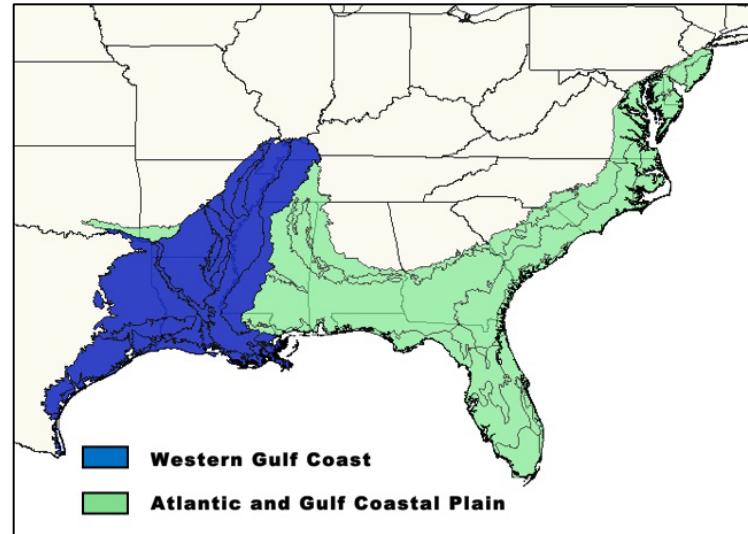

Appendix C. NWPL Ratings for the Western Gulf Coast Subregion in the Atlantic and Gulf Coastal Plain Region

Species	Authorship	Rating	Common Name
<i>Aralia spinosa</i>	L.	FACU	Devil's-Walkingstick
<i>Asimina triloba</i>	(L.) Dunal	FACU	Common Pawpaw
<i>Carya cordiformis</i>	(Wangenh.) K. Koch	FACU	Bitter-Nut Hickory
<i>Carya laciniosa</i>	(Michx. f.) G. Don	FAC	Shell-Bark Hickory
<i>Cornus florida</i>	L.	UPL	Flowering dogwood
<i>Diodia virginiana</i>	L.	FAC	Virginia Buttonweed
<i>Gelsemium sempervirens</i>	(L.) Ait. f.	FACU	Evening Trumpet-Flower
<i>Paspalum denticulatum</i>	Trin.	FACW	Pull-and-Be-Damned
<i>Quercus michauxii</i>	Nutt.	FAC	Swamp Chestnut Oak
<i>Rudbeckia maxima</i>	Nutt.	FACW	Great Coneflower
<i>Sambucus nigra</i>	L.	FAC	Black Elder
<i>Urochloa reptans</i>	(L.) Stapf	FACU	Sprawling Liverseed Grass
<i>Viburnum dentatum</i>	L.	FACU	Southern Arrow-Wood