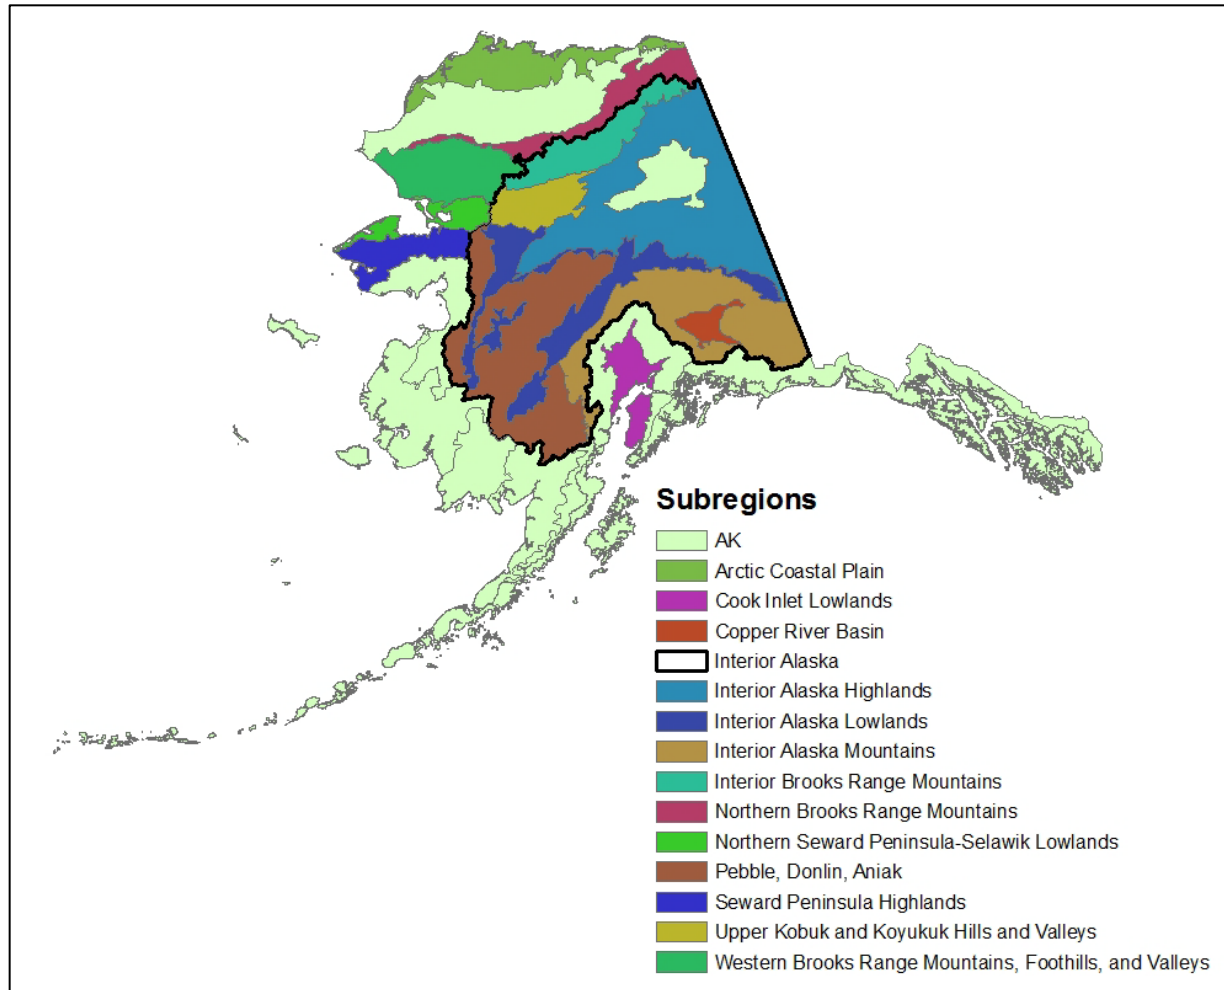

Appendix B. NWPL Ratings for Subregions in the Alaska Region