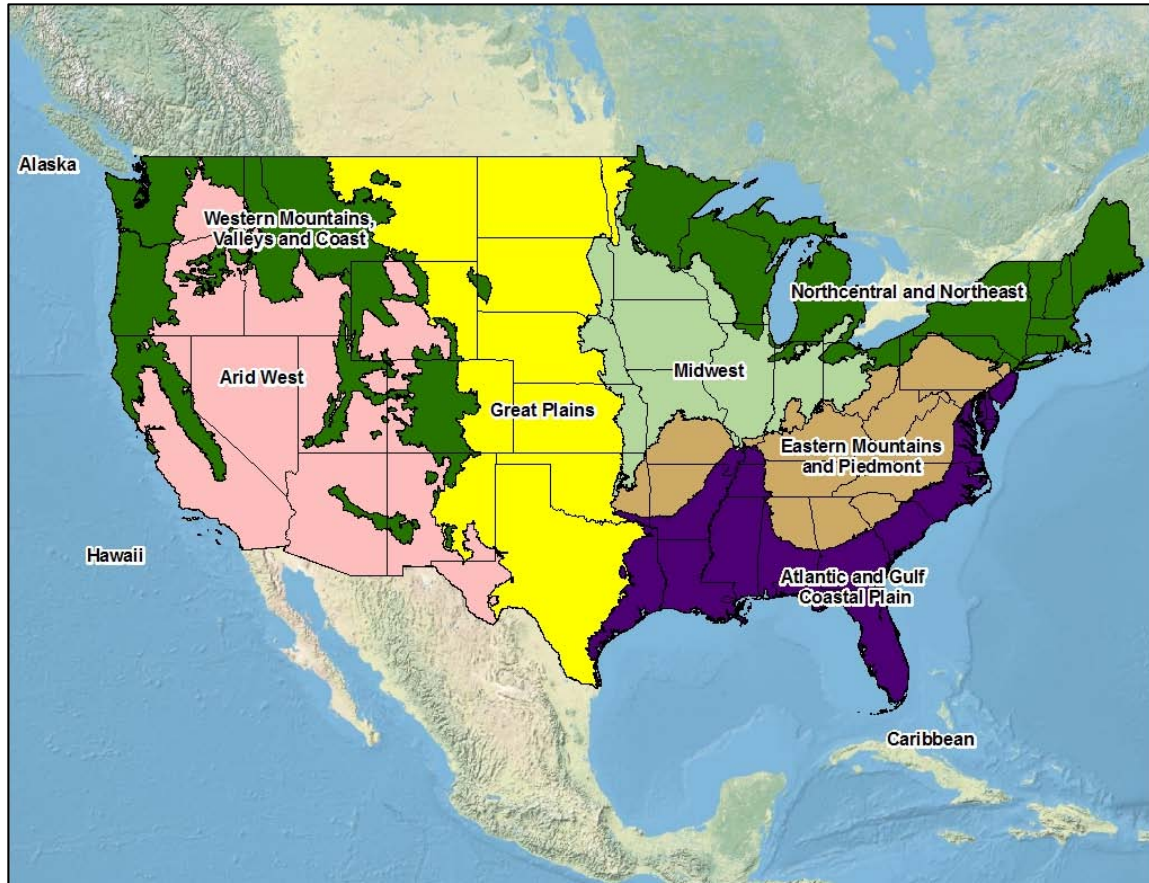

As for previous versions, the NWPL has been updated to support wetland delineation efforts under Sec. 404 of the Clean Water Act and the Swampbuster provisions under the Farm Bill and for use in the National Wetland Inventory Program. To do so, the Corps aligned the NWPL with the interagency wetland delineation manual updating effort and the regional supplements. The NWPL is now geographically divided using the 10 regional Corps wetland delineation boundaries across the U.S. and its territories (Wakeley 2002) (Fig. 1). To bring the nomenclature and taxonomy up to date, the NP collaborated with Dr. John Kartesz of the Biota of North America (BONAP) (<http://www.bonap.org>). Maintaining current nomenclature is critical to having a scientifically current list. Once the wetland plants were updated for nomenclature and were realigned geographically to the new regions, the NP began the evaluation of indicator status ratings using List 96 as the starting point. List 88 had 6728 species while List 96 had 7662 species. The 2012 NWPL has 7828 species. The majority of these changes in species numbers are the result of new taxonomic and nomenclatural interpretations published since the development of the original List 88.